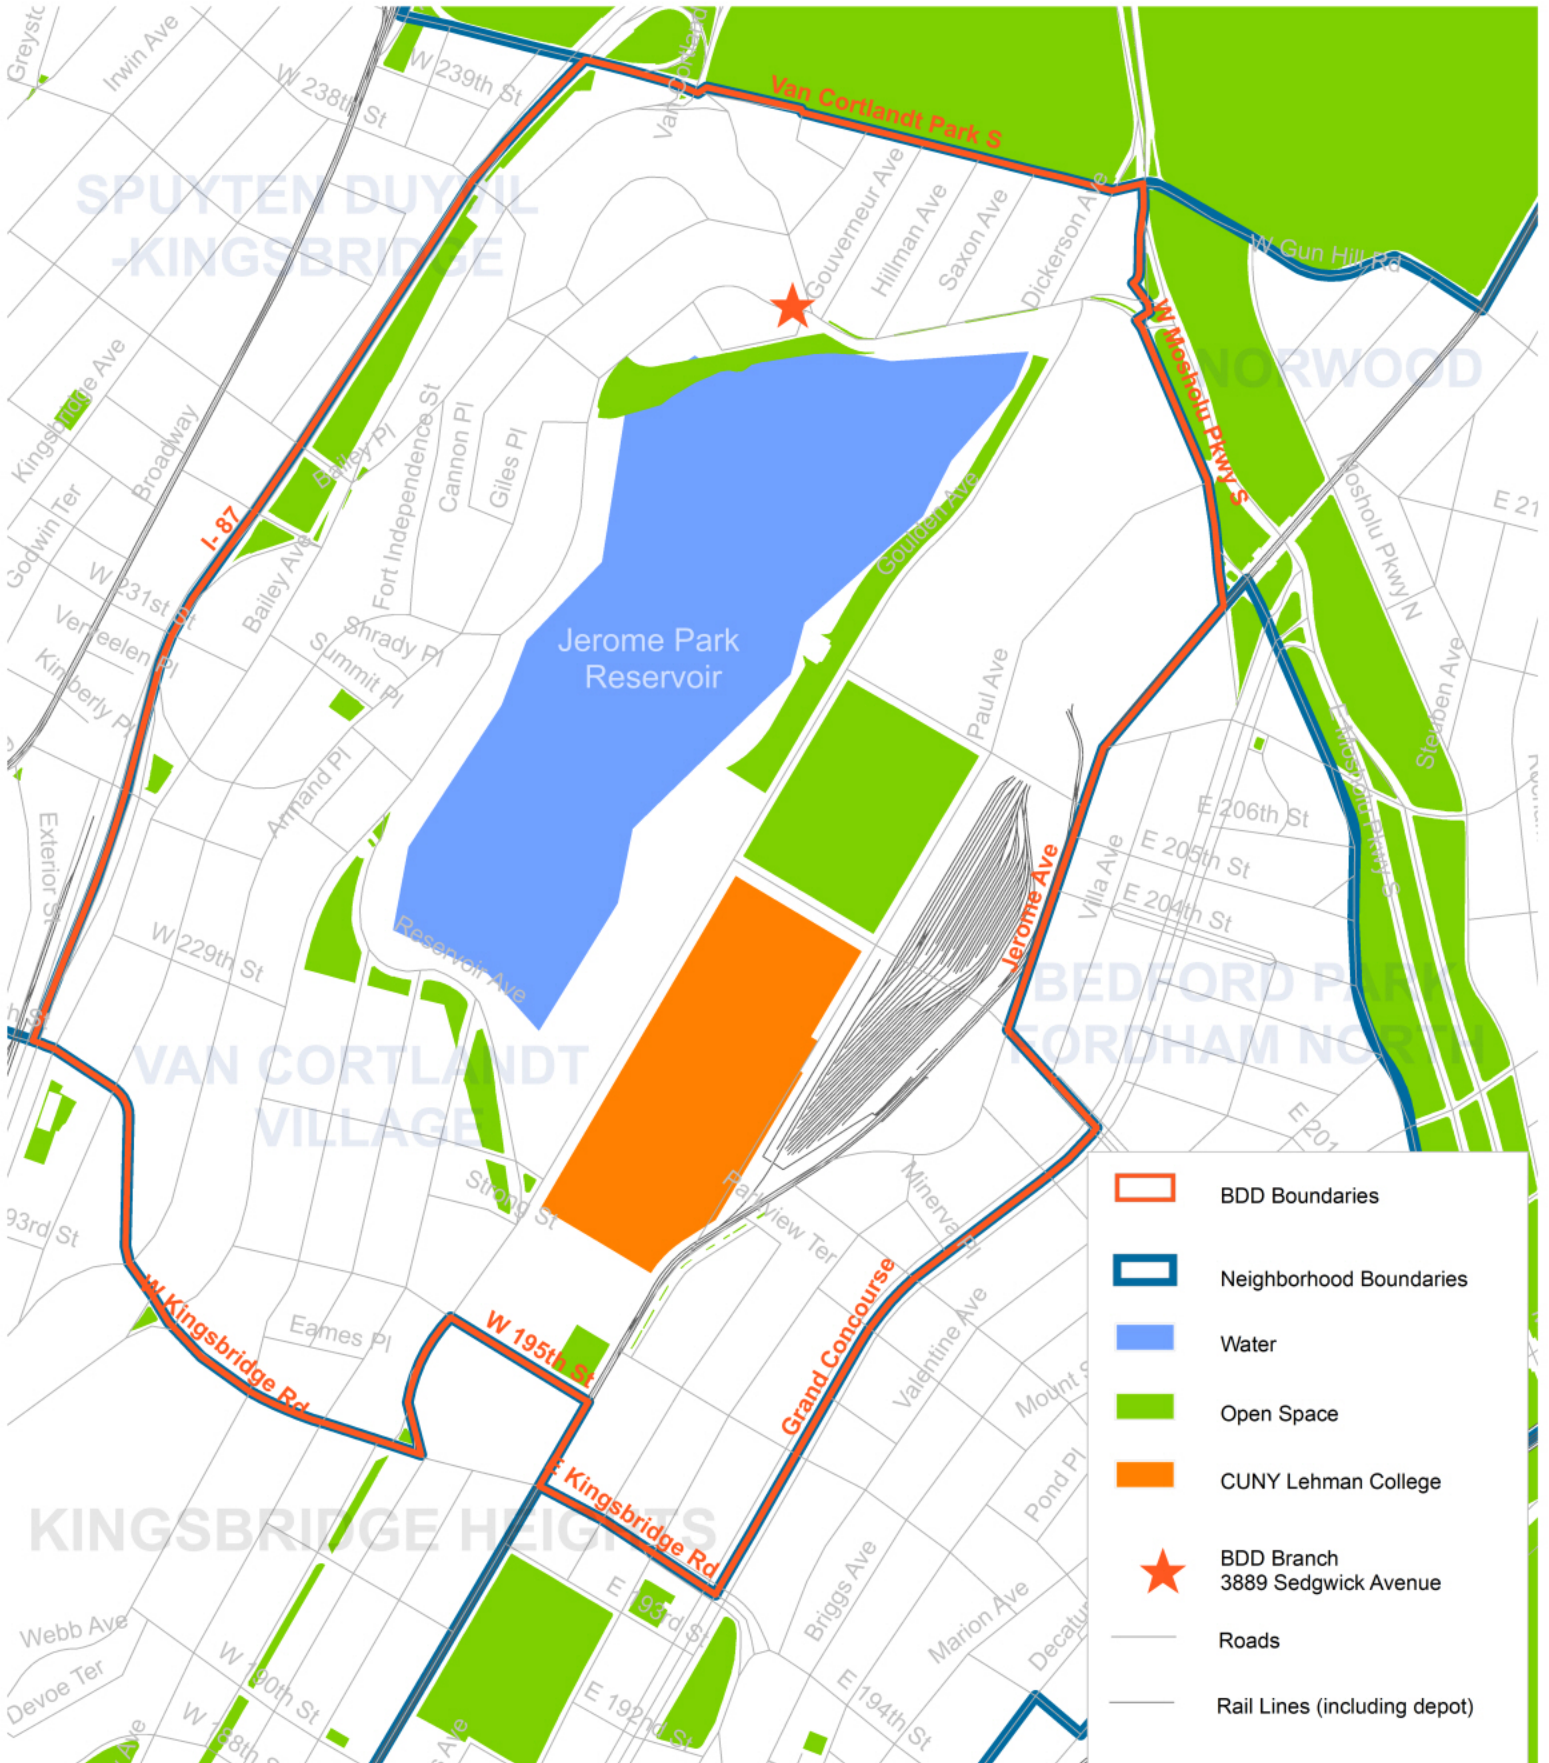

# BANKING DEVELOPMENT DISTRICT VAN CORTLANDT VILLAGE BRONX COUNTY

-  BDD Boundaries
-  Neighborhood Boundaries
-  Water
-  Open Space
-  CUNY Lehman College
-  BDD Branch  
3889 Sedgwick Avenue
-  Roads
-  Rail Lines (including depot)